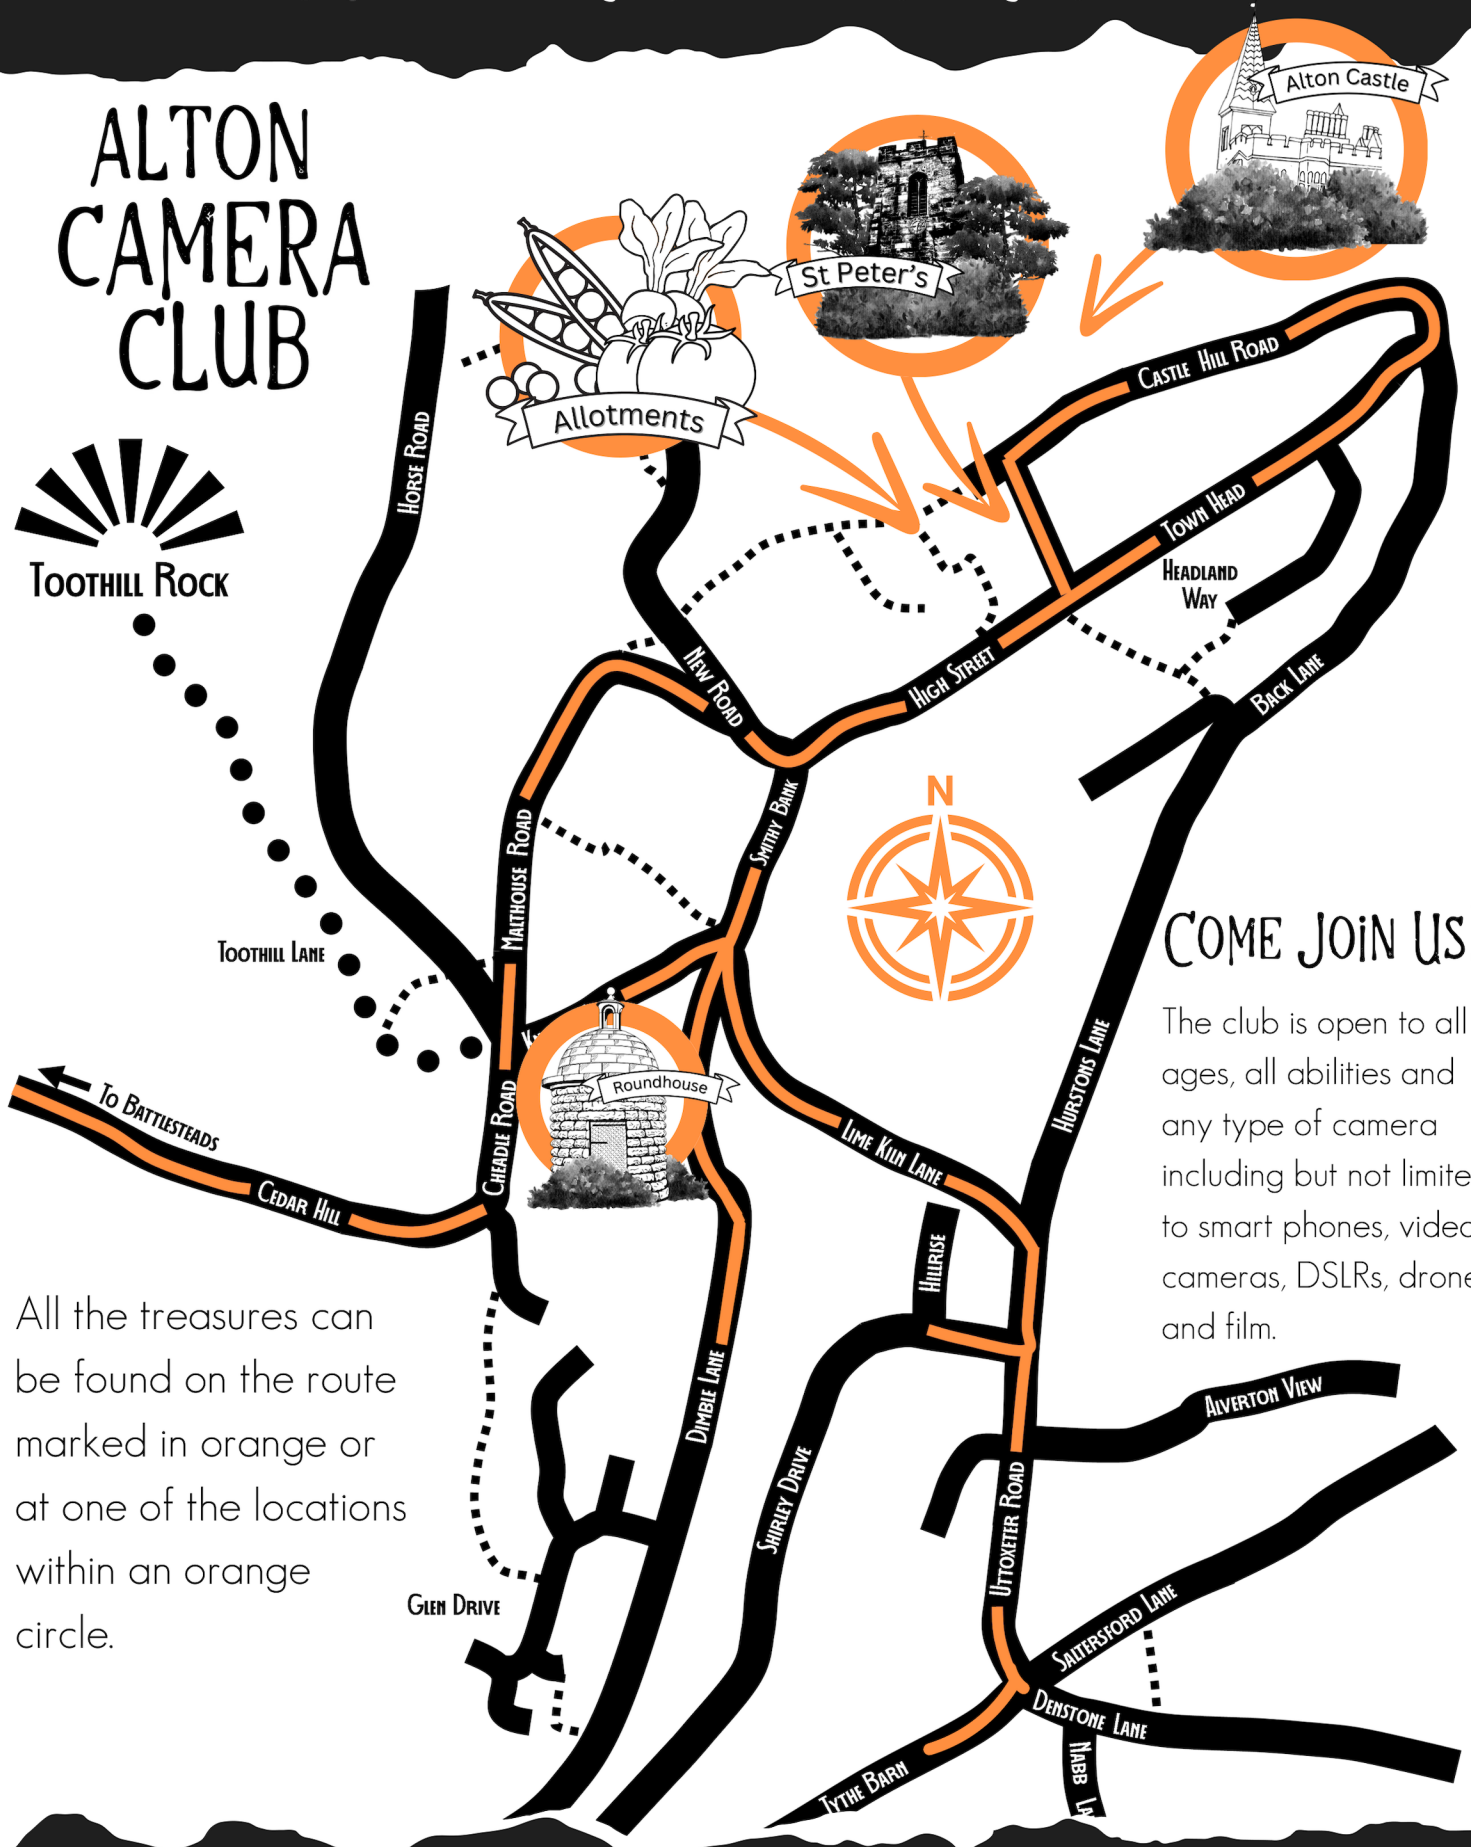

PHOTO TREASURE TRAIL

ALTON CAMERA CLUB

All the treasures can be found on the route marked in orange or at one of the locations within an orange circle.

COME JOIN US!

The club is open to all ages, all abilities and any type of camera including but not limited to smart phones, video cameras, DSLRs, drones and film.

6

7

8

10

9

11

12

13

14

15

16

17

18

19

20

21

22

23

24